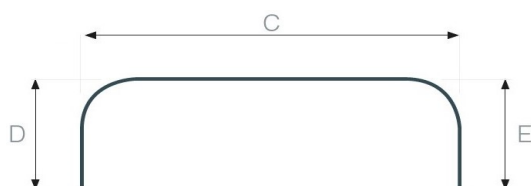

REFERENCE NOIR

REFERENCE NOIR MAT

PRIX TTC

DV AGRAFE NOIR 8cm 1 COUDE/24GALETS -> 1m50	7999.1C78.150	7999.1C7M8.150	
DV AGRAFE NOIR 8cm 1 COUDE/28GALETS -> 1m80	7999.1C78.180	7999.1C7M8.180	
DV AGRAFE NOIR 8cm 1 COUDE/28GALETS -> 2m00	7999.1C78.200	7999.1C7M8.200	
DV AGRAFE NOIR 8cm 1 COUDE/36GALETS -> 2m50	7999.1C78.250	7999.1C7M8.250	
DV AGRAFE NOIR 8cm 1 COUDE/44GALETS -> 3m00	7999.1C78.300	7999.1C7M8.300	
DV AGRAFE NOIR 8cm 1 COUDE/48GALETS -> 3m50	7999.1C78.350	7999.1C7M8.350	
DV AGRAFE NOIR 8cm 1 COUDE/56GALETS -> 4m00	7999.1C78.400	7999.1C7M8.400	
DV AGRAFE NOIR 8cm 1 COUDE/64GALETS -> 4m50	7999.1C78.450	7999.1C7M8.450	
DV AGRAFE NOIR 8cm 1 COUDE/68GALETS -> 5m00	7999.1C78.500	7999.1C7M8.500	
DV AGRAFE NOIR 8cm 1 COUDE/76GALETS -> 5m50	7999.1C78.550	7999.1C7M8.550	

Prix du rail droit +	RACCORD
43,91 €	7700M.7
	7700M.7
	7700M.7
	7700M.7
	7700M.7

POUR TOUTE EXPEDITION DE TRINGLE > 3M00 CELLE-CI DOIT ETRE COUPEE EN DEUX. IL FAUT DONC PREVOIR UN RACCORD EN SUPPLEMENT

2 COUDES

RAYON DU COUDE : 10 cm